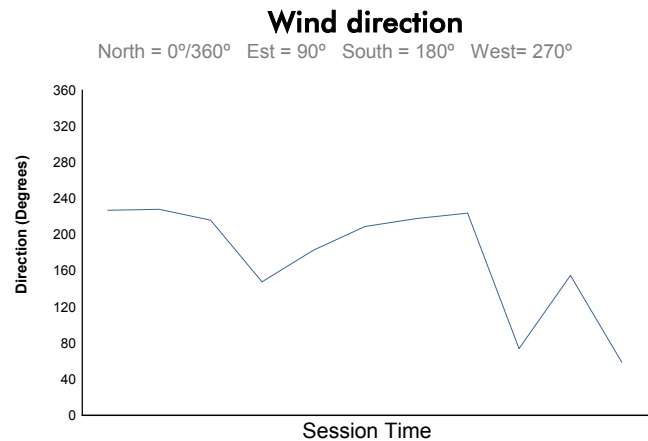

Round 6 - Paris ePrix

FIA Formula E Championship

Superpole

Weather Report

Official Timekeeper

Track Status: **DRY**