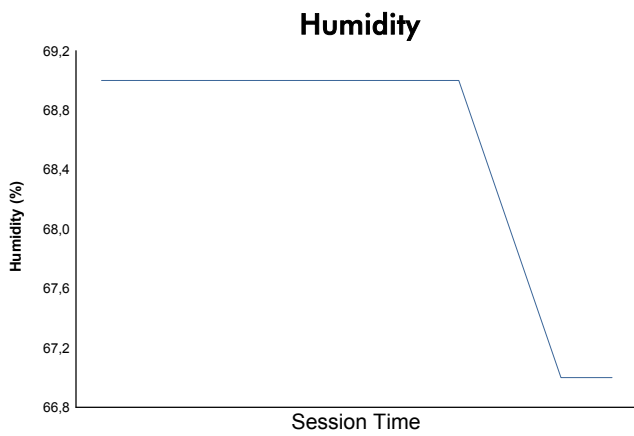

Round 6 - Paris ePrix

FIA Formula E Championship

Superpole

Weather Report

Official Timekeeper

Track Status: **DRY**