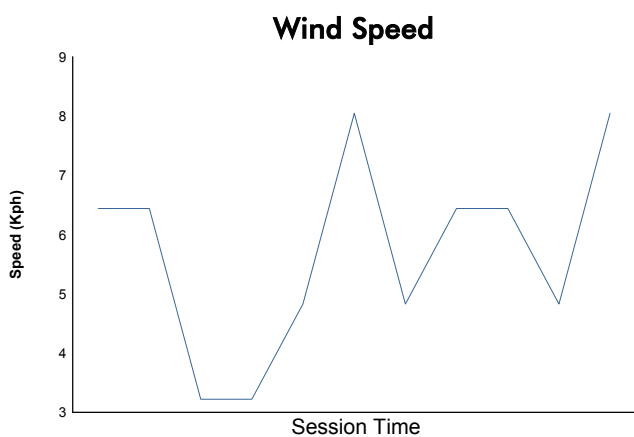

Round 6 - Paris ePrix

FIA Formula E Championship

Superpole

Weather Report

Official Timekeeper

Track Status: **DRY**