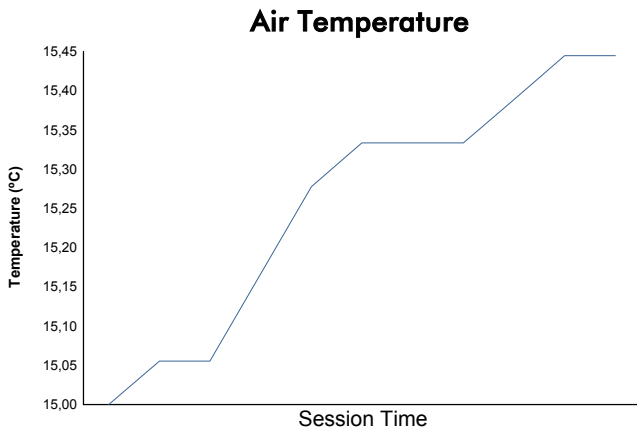

Round 6 - Paris ePrix

FIA Formula E Championship

Superpole

Weather Report

Official Timekeeper

Track Status: **DRY**