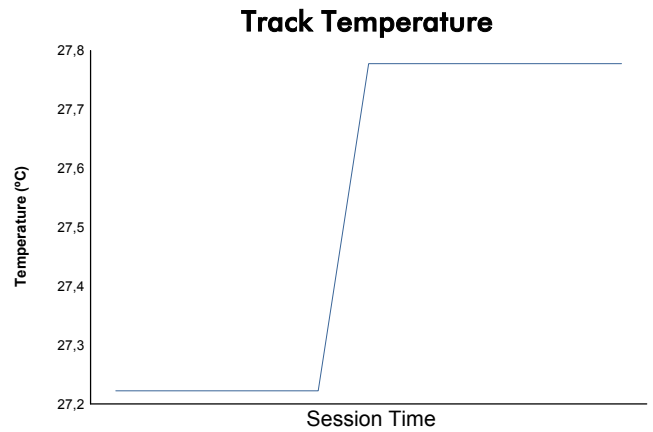

Round 6 - Paris ePrix

FIA Formula E Championship

Superpole

Weather Report

Official Timekeeper

Track Status: **DRY**