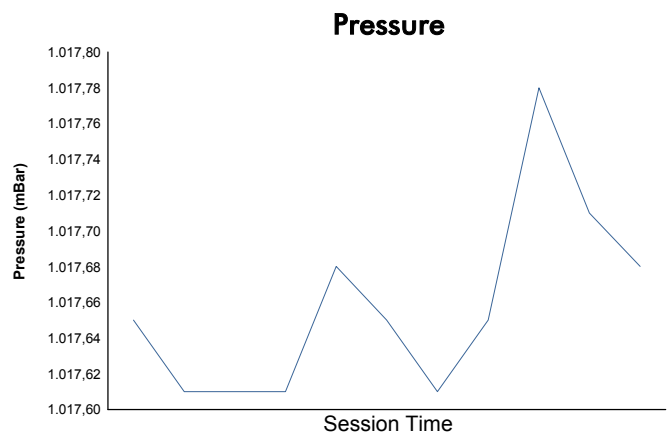

Round 6 - Paris ePrix

FIA Formula E Championship

Superpole

Weather Report

Official Timekeeper

Track Status: **DRY**