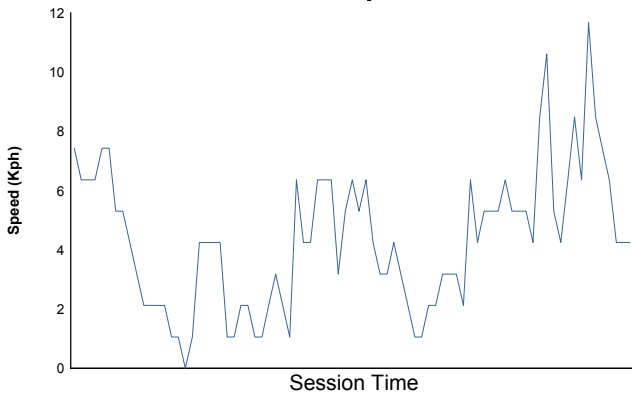

Round 12 - Montreal ePrix

FIA Formula E Championship

Super Pole 2

Weather Report

Official Timekeeper

Air Temperature

Track Temperature

Humidity

Pressure

Wind Speed

Wind direction

Track Status: **DRY**