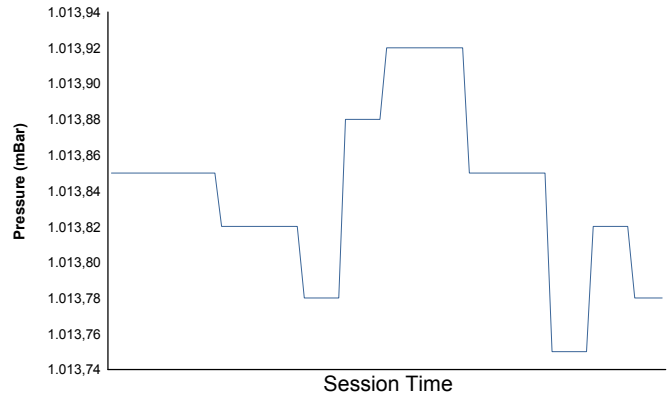

Round 12 - Montreal ePrix

FIA Formula E Championship

Super Pole 2

Weather Report

Official Timekeeper

Air Temperature

Track Temperature

Humidity

Pressure

Wind Speed

Wind direction

Track Status: **DRY**