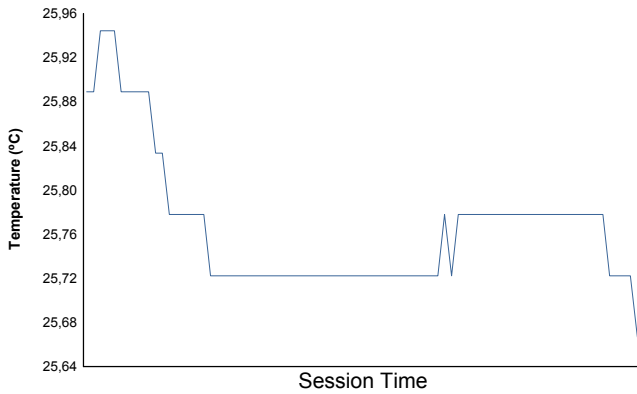

Round 12 - Montreal ePrix

FIA Formula E Championship

Super Pole 2

Weather Report

Official Timekeeper

Air Temperature

Track Temperature

Humidity

Pressure

Wind Speed

Wind direction

Track Status: **DRY**