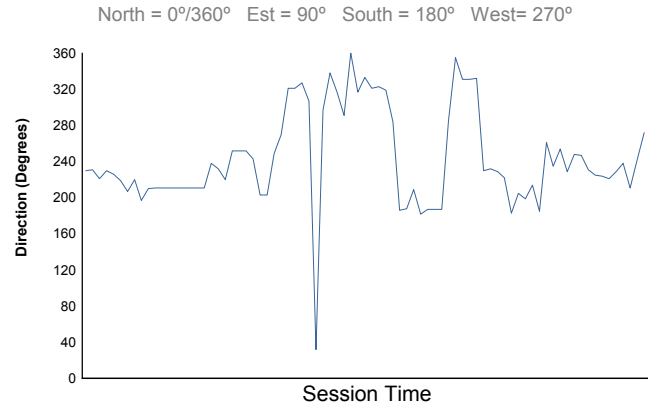

Round 12 - Montreal ePrix

FIA Formula E Championship

Super Pole 2

Weather Report

Official Timekeeper

Air Temperature

Track Temperature

Humidity

Pressure

Wind Speed

Wind direction

Track Status: **DRY**