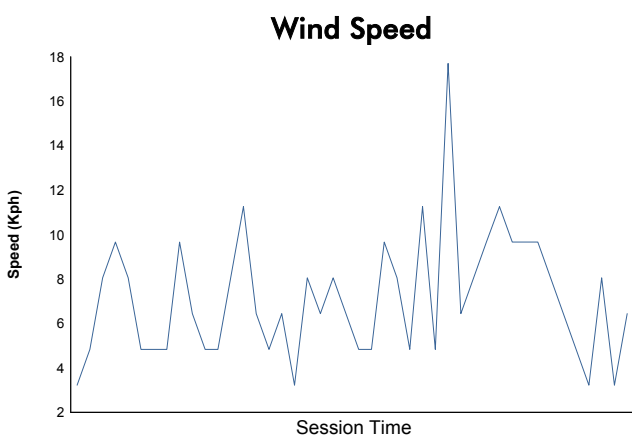

Round 6 - Long Beach ePrix

FIA Formula E Championship Race

Weather Report

Official Timekeeper

Track Status: **DRY**