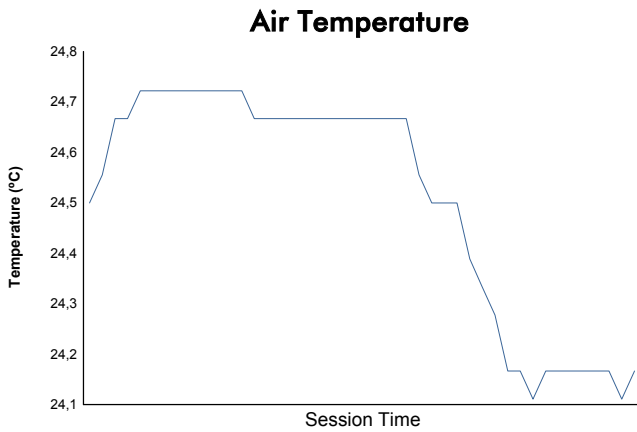

Round 6 - Long Beach ePrix

FIA Formula E Championship Race

Weather Report

Official Timekeeper

Track Status: **DRY**