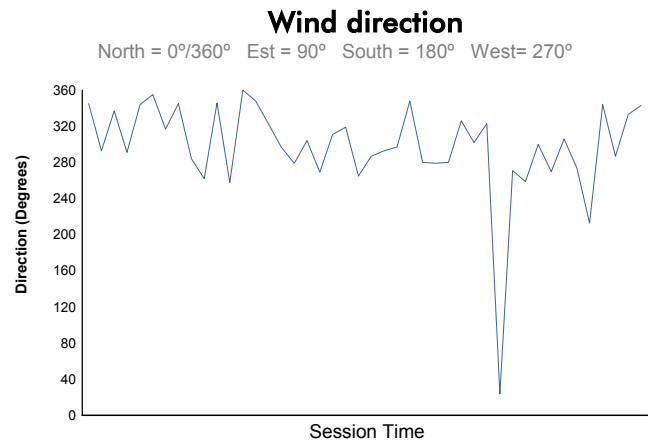

Round 6 - Long Beach ePrix

FIA Formula E Championship Race

Weather Report

Official Timekeeper

Track Status: **DRY**