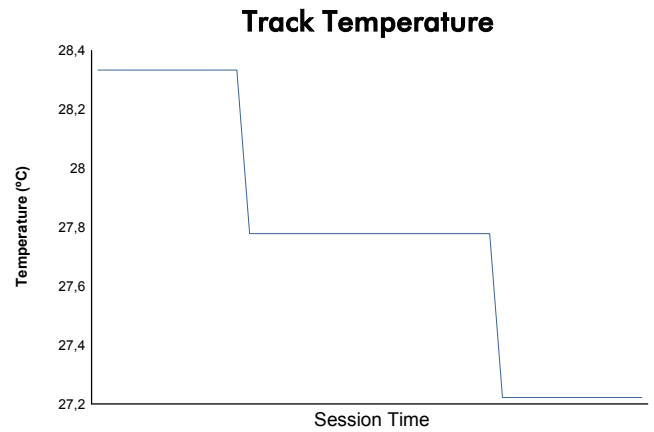

Round 6 - Long Beach ePrix

FIA Formula E Championship Race

Weather Report

Official Timekeeper

Track Status: **DRY**