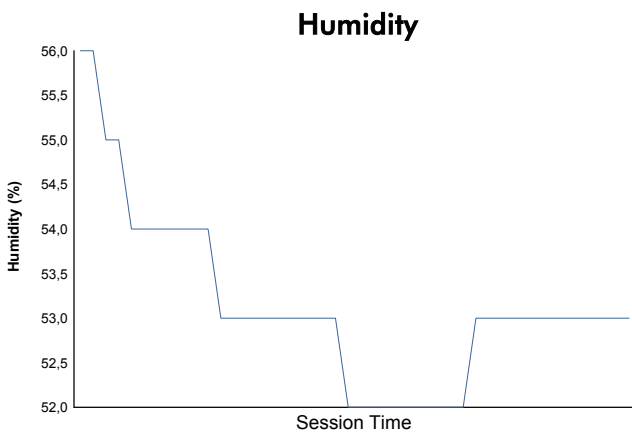

Round 6 - Long Beach ePrix

FIA Formula E Championship Race

Weather Report

Official Timekeeper

Track Status: **DRY**