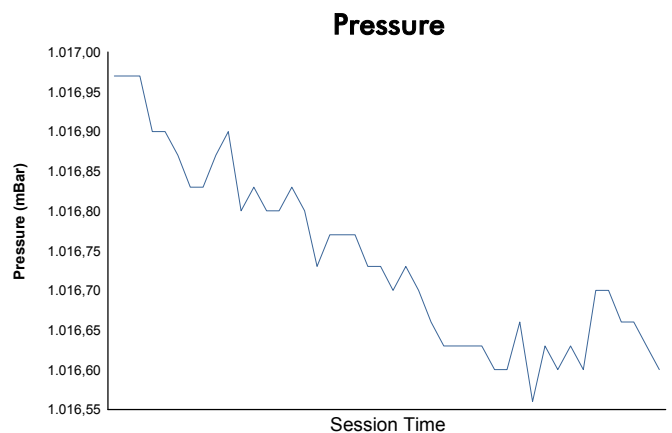

Round 6 - Long Beach ePrix

FIA Formula E Championship Race

Weather Report

Official Timekeeper

Track Status: **DRY**