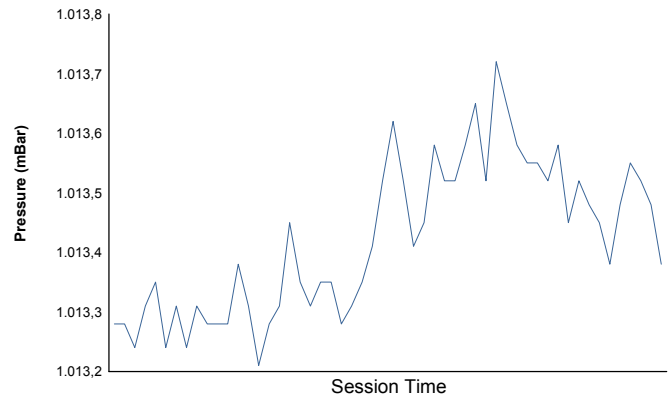

Round 9 - London ePrix

FIA Formula E Championship
Race

Weather Report

Official Timekeeper

Air Temperature

Track Temperature

Humidity

Pressure

Wind Speed

Wind direction

Track Status: **DRY**