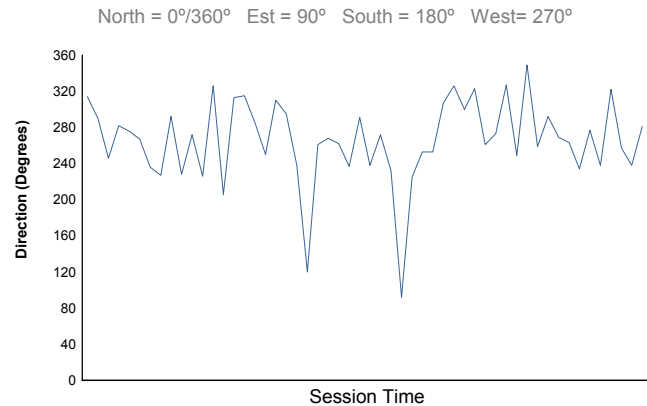

Round 9 - London ePrix

FIA Formula E Championship
Race

Weather Report

Official Timekeeper

Air Temperature

Track Temperature

Humidity

Pressure

Wind Speed

Wind direction

Track Status: **DRY**