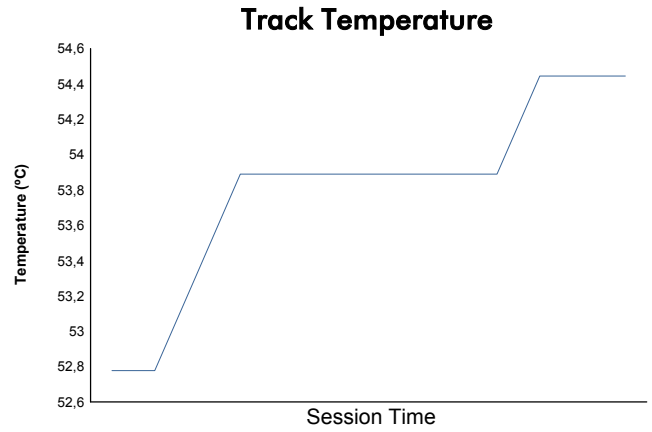

Round 8 - Berlin ePrix

FIA Formula E Championship

Super Pole 2

Weather Report

Official Timekeeper

Track Status: **DRY**