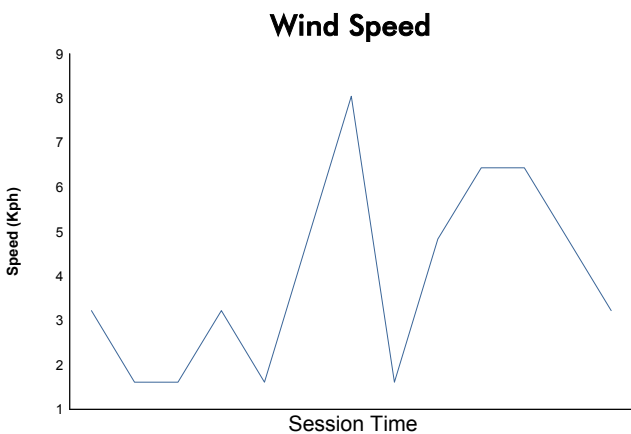

Round 8 - Berlin ePrix

FIA Formula E Championship

Super Pole 2

Weather Report

Official Timekeeper

Track Status: **DRY**