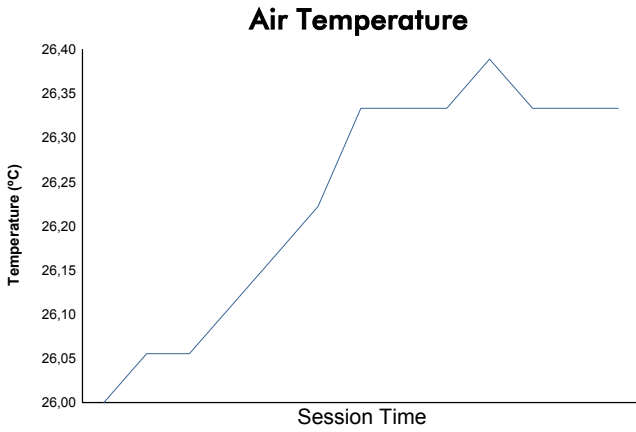

Round 8 - Berlin ePrix

FIA Formula E Championship

Super Pole 2

Weather Report

Official Timekeeper

Track Status: **DRY**