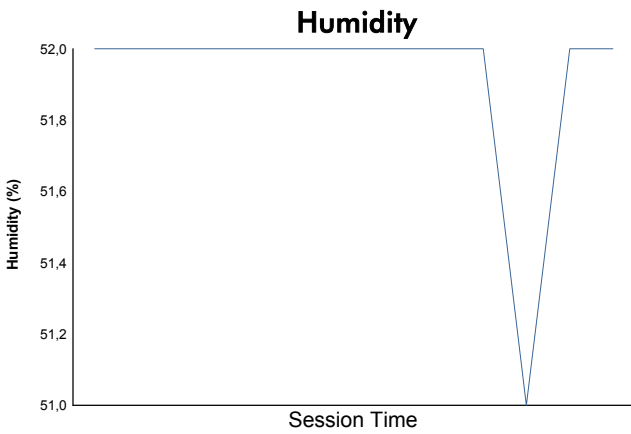

Round 8 - Berlin ePrix

FIA Formula E Championship

Super Pole 2

Weather Report

Official Timekeeper

Track Status: **DRY**