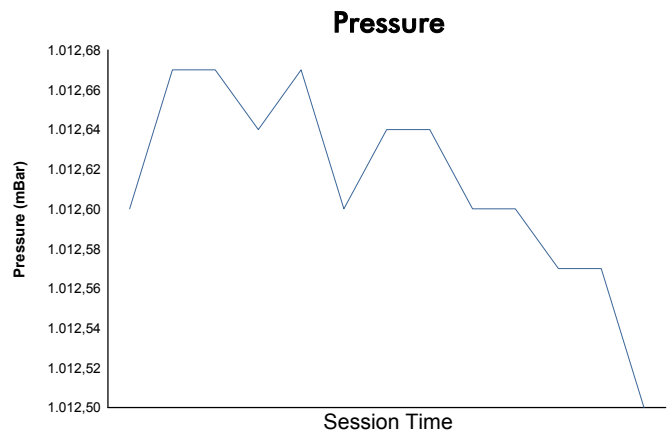

Round 8 - Berlin ePrix

FIA Formula E Championship

Super Pole 2

Weather Report

Official Timekeeper

Track Status: **DRY**