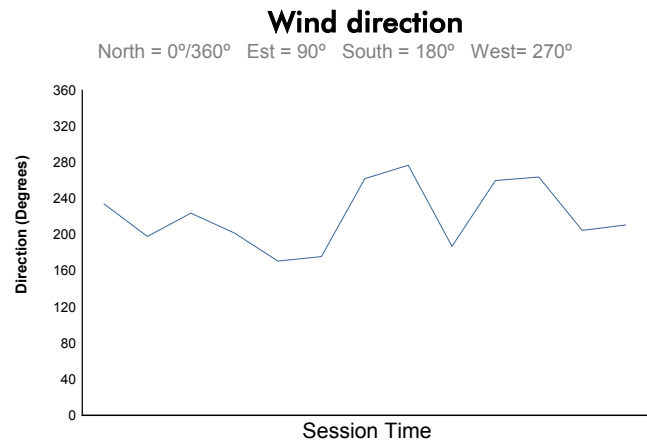

Round 8 - Berlin ePrix

FIA Formula E Championship

Super Pole 2

Weather Report

Official Timekeeper

Track Status: **DRY**