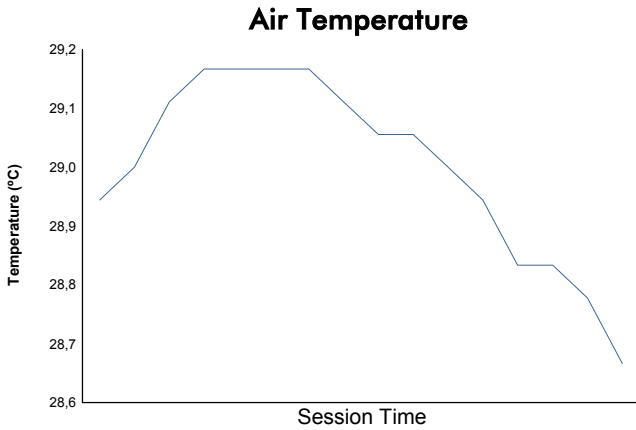

**Round 10 - Zurich ePrix**  
**ABB FIA Formula E Championship**  
**Super Pole**

**Weather Report**

Official Timekeeper 

Track Status: **DRY**