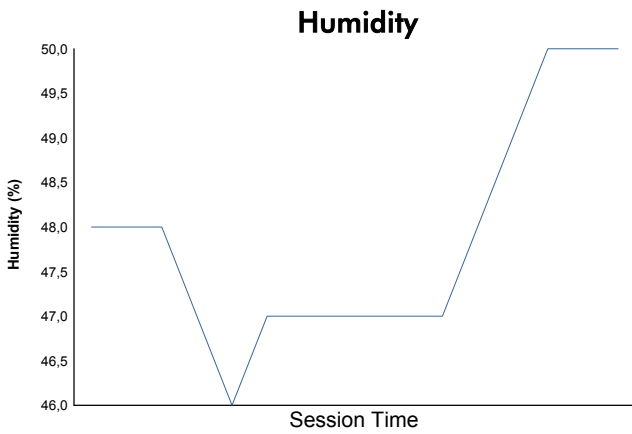

**Round 10 - Zurich ePrix**  
**ABB FIA Formula E Championship**  
**Super Pole**

**Weather Report**

Official Timekeeper 

Track Status: **DRY**