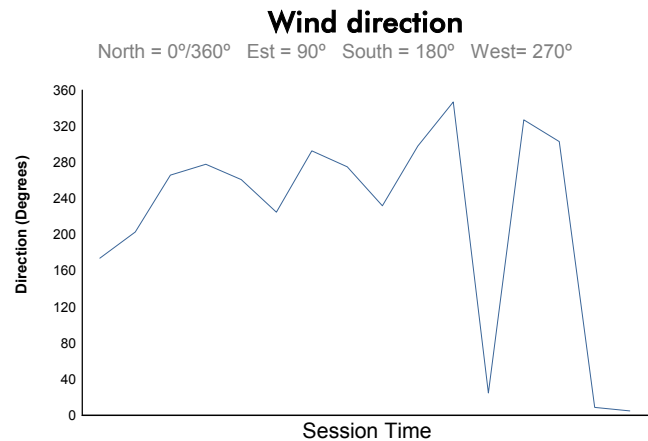

**Round 10 - Zurich ePrix**  
**ABB FIA Formula E Championship**  
**Super Pole**

**Weather Report**

Official Timekeeper 

Track Status: **DRY**