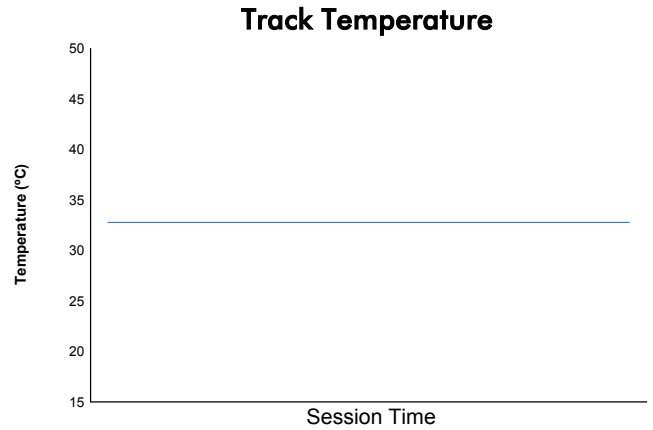

**Round 10 - Zurich ePrix**  
**ABB FIA Formula E Championship**  
**Super Pole**

**Weather Report**

Official Timekeeper 

Track Status: **DRY**