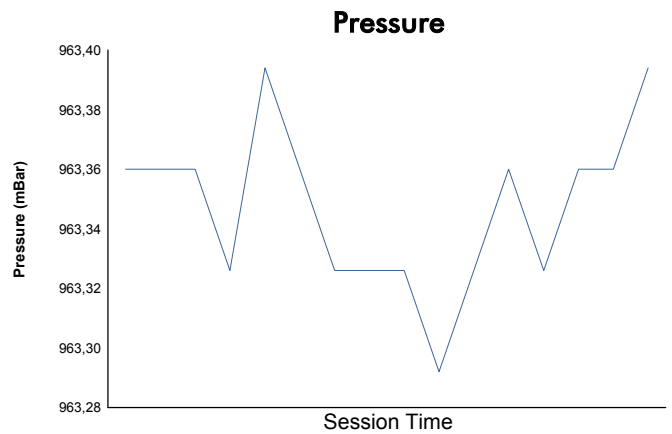

**Round 10 - Zurich ePrix**  
**ABB FIA Formula E Championship**  
**Super Pole**

**Weather Report**

Official Timekeeper 

Track Status: **DRY**