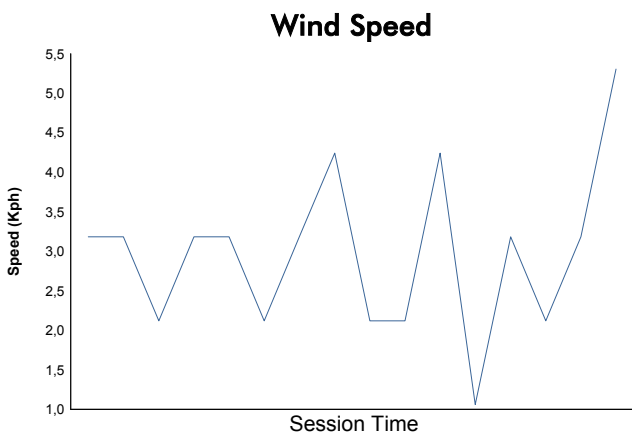

**Round 10 - Zurich ePrix**  
**ABB FIA Formula E Championship**  
**Super Pole**

**Weather Report**

Official Timekeeper 

Track Status: **DRY**