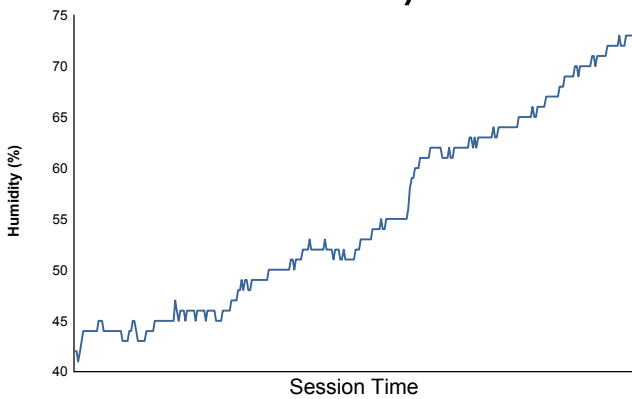

Computerised results and timing service
6 Hours of Spa-Francorchamps
FIA WEC
Race
Weather Report

Air Temperature

Track Temperature

Humidity

Pressure

Wind Speed

Wind direction

Track Status: **WET**