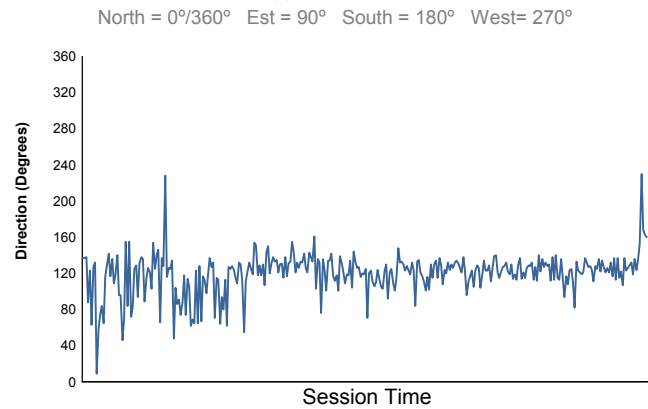

Computerised results and timing service
6 Hours of Spa-Francorchamps
FIA WEC
Race
Weather Report

Air Temperature

Track Temperature

Humidity

Pressure

Wind Speed

Wind direction

Track Status: **WET**

Computerised results and timing service

6 Hours of Spa-Francorchamps

FIA WEC

Race

Weather Report