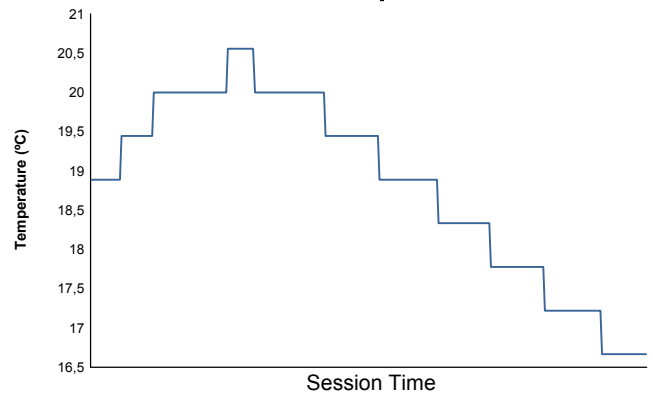

Computerised results and timing service
6 Hours of Spa-Francorchamps
FIA WEC
Race
Weather Report

Air Temperature

Track Temperature

Humidity

Pressure

Wind Speed

Wind direction

Track Status: **WET**