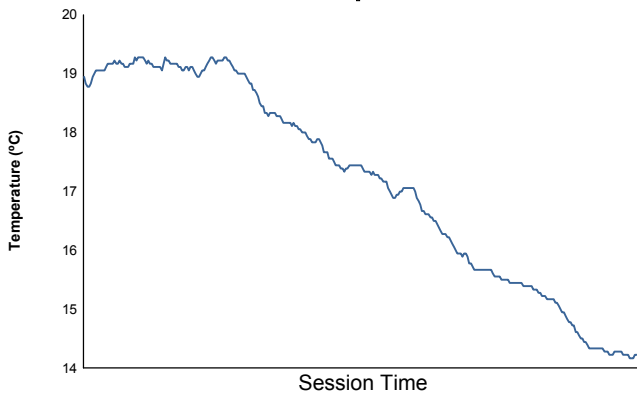

Computerised results and timing service
6 Hours of Spa-Francorchamps
FIA WEC
Race
Weather Report

Air Temperature

Track Temperature

Humidity

Pressure

Wind Speed

Wind direction

Track Status: **WET**