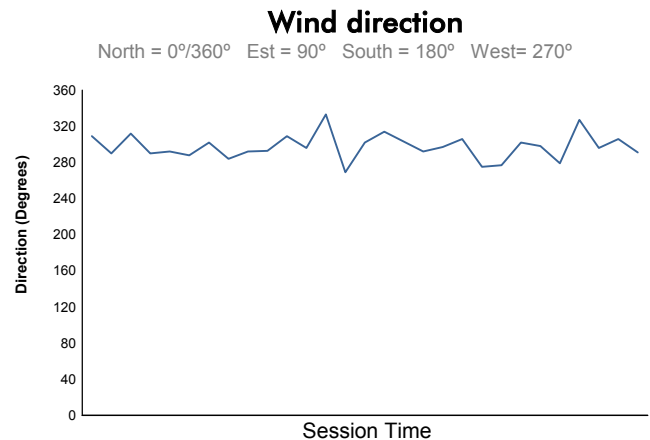

Computerised results and timing service

**6 Hours of Spa-Francorchamps
FIA WEC
Qualifying LMP1 & LMP2
Weather Report**

Track Status: **DRY**