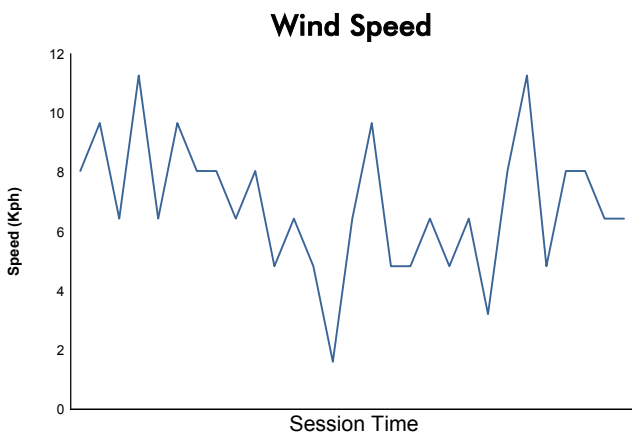

Computerised results and timing service

**6 Hours of Spa-Francorchamps
FIA WEC
Qualifying LMP1 & LMP2
Weather Report**

Track Status: **DRY**