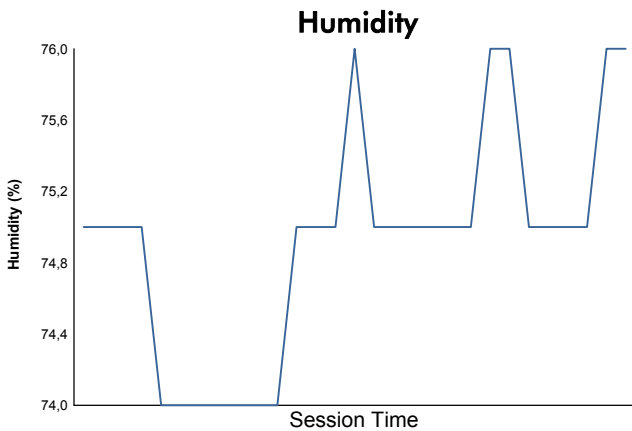

Computerised results and timing service

**6 Hours of Spa-Francorchamps
FIA WEC
Qualifying LMP1 & LMP2
Weather Report**

Track Status: **DRY**