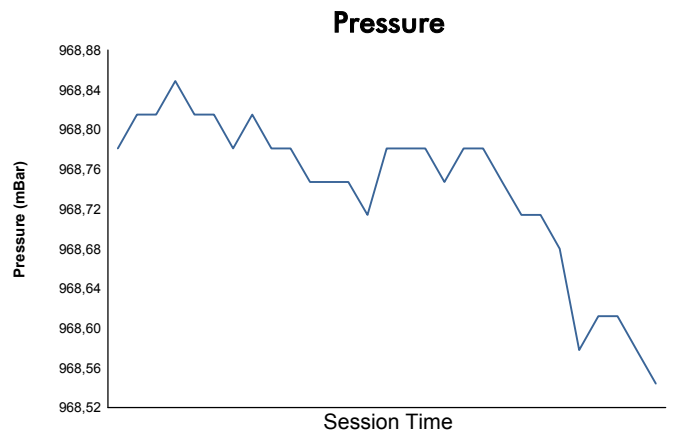

Computerised results and timing service

**6 Hours of Spa-Francorchamps
FIA WEC
Qualifying LMP1 & LMP2
Weather Report**

Track Status: **DRY**