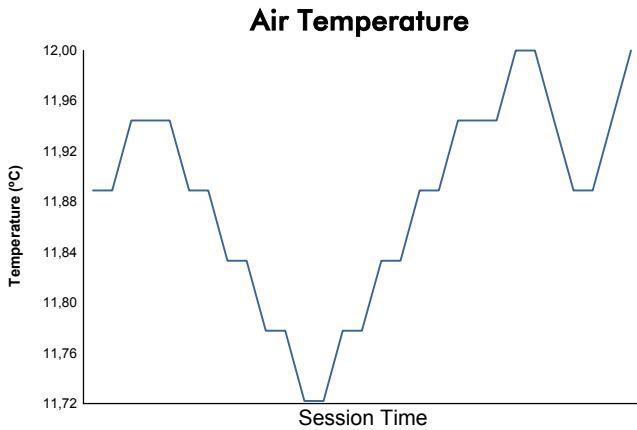

Computerised results and timing service

**6 Hours of Spa-Francorchamps
FIA WEC
Qualifying LMP1 & LMP2
Weather Report**

Track Status: **DRY**