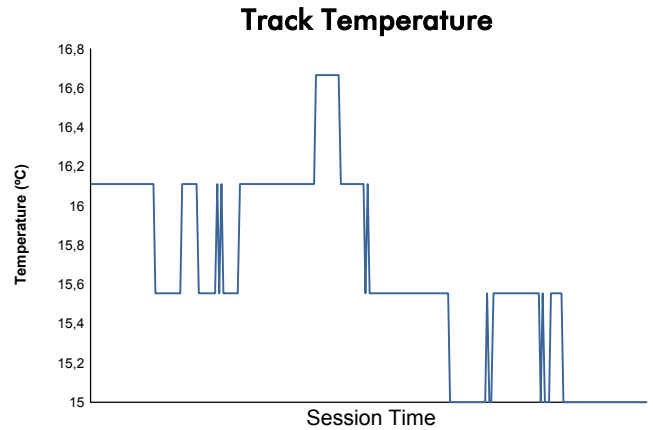

Computerised results and timing service

**6 Hours of Fuji
FIA WEC
Race
Weather Report**

Track Status: **WET**