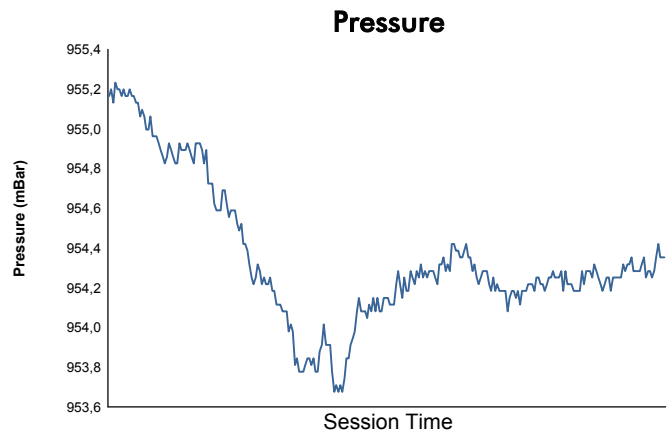

Computerised results and timing service

**6 Hours of Fuji
FIA WEC
Race
Weather Report**

Track Status: **WET**