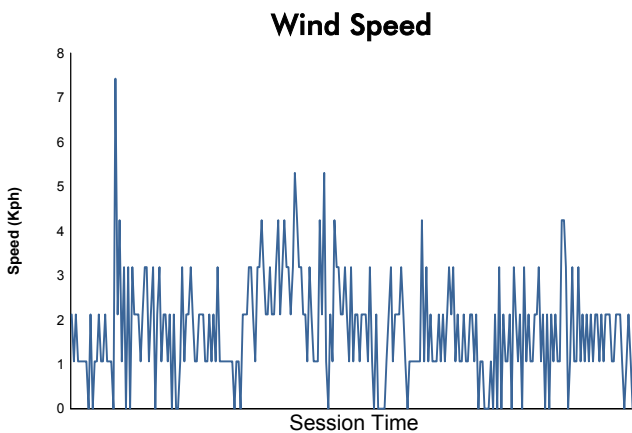

Computerised results and timing service

**6 Hours of Fuji
FIA WEC
Race
Weather Report**

Track Status: **WET**