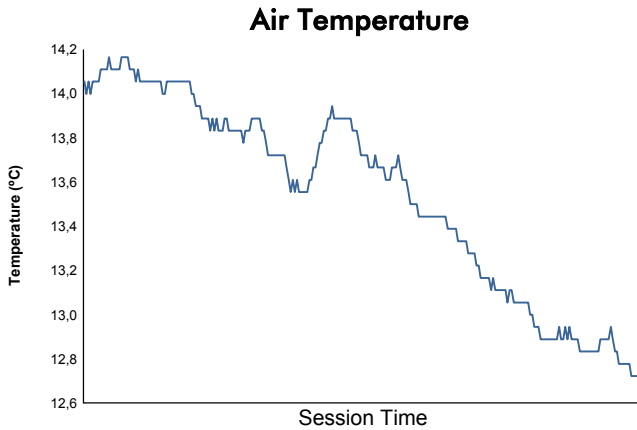

Computerised results and timing service

**6 Hours of Fuji
FIA WEC
Race
Weather Report**

Track Status: **WET**