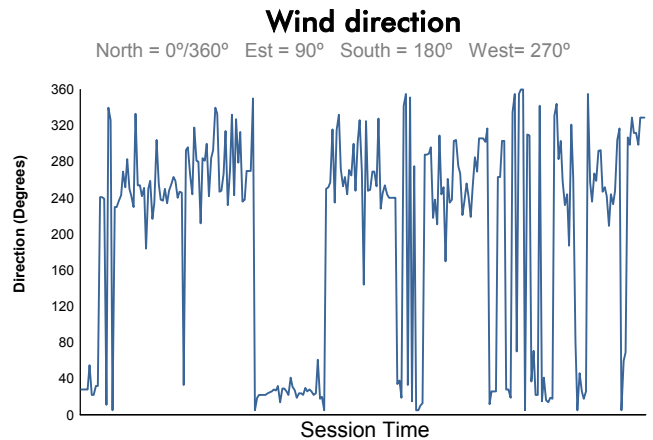

Computerised results and timing service

**6 Hours of Fuji
FIA WEC
Race
Weather Report**

Track Status: **WET**