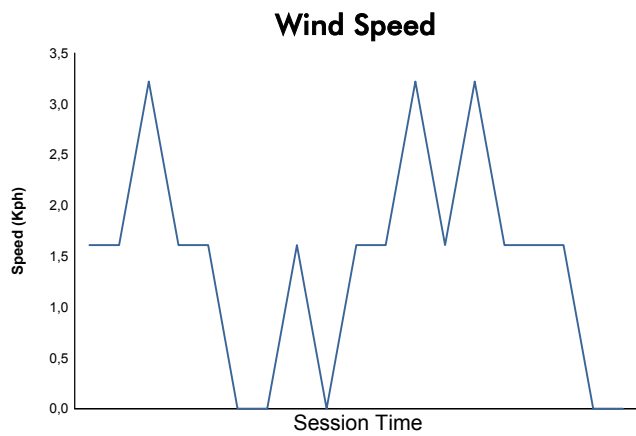

Computerised results and timing service

**6 Hours of Fuji**  
**FIA WEC**  
**Qualifying LMP1 & LMP2**  
**Weather Report**

Track Status: **WET**