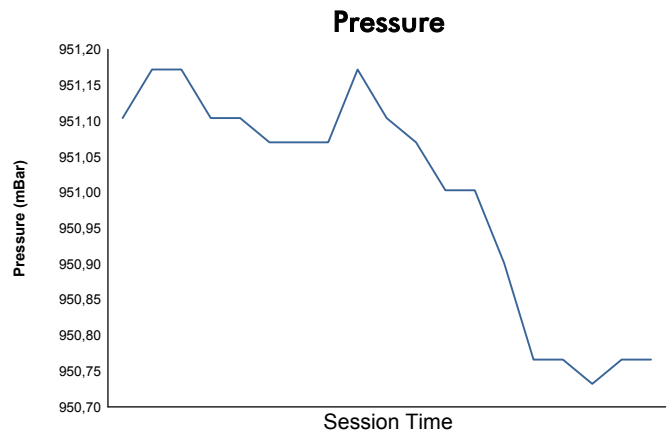

Computerised results and timing service

**6 Hours of Fuji**  
**FIA WEC**  
**Qualifying LMP1 & LMP2**  
**Weather Report**

Track Status: **WET**