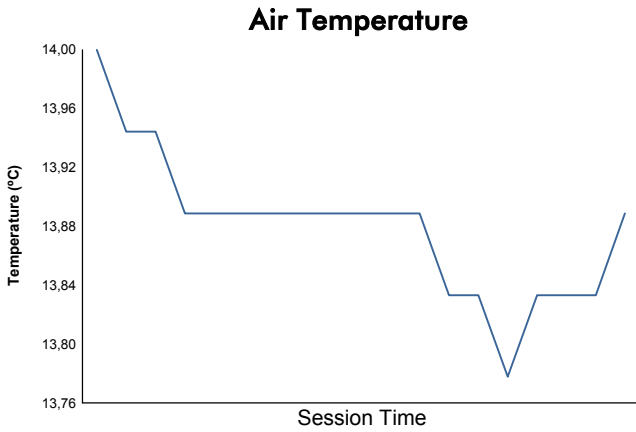

Computerised results and timing service

**6 Hours of Fuji**  
**FIA WEC**  
**Qualifying LMP1 & LMP2**  
**Weather Report**

Track Status: **WET**