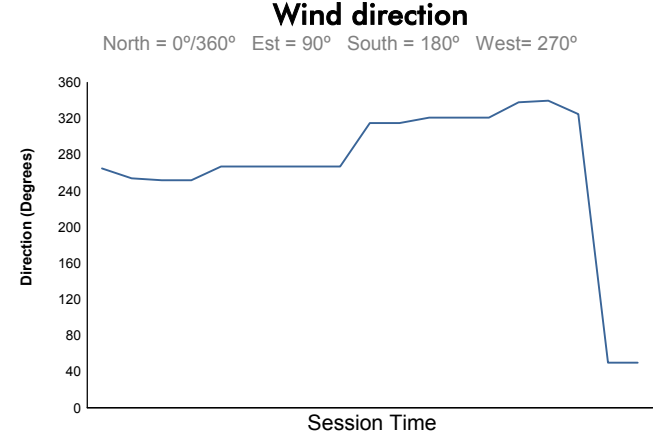

Computerised results and timing service

**6 Hours of Fuji**  
**FIA WEC**  
**Qualifying LMP1 & LMP2**  
**Weather Report**

Track Status: **WET**