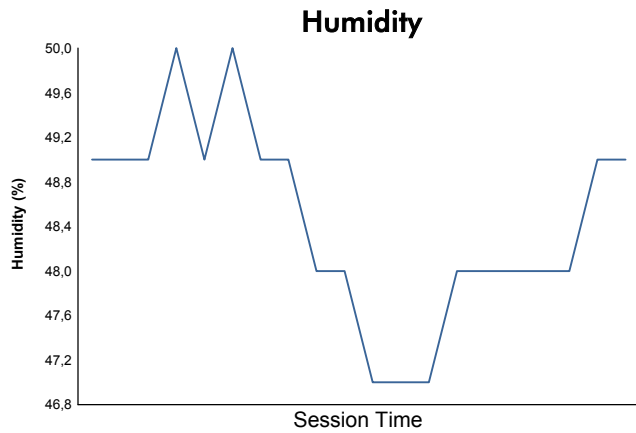

Computerised results and timing service

6 Hours of Circuit of the Americas
FIA WEC
Qualifying LMP1 & LMP2
Weather Report

Track Status: **DRY**