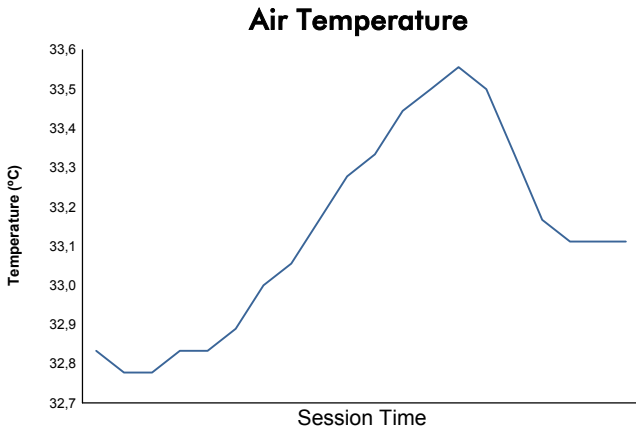

Computerised results and timing service

6 Hours of Circuit of the Americas
FIA WEC
Qualifying LMP1 & LMP2
Weather Report

Track Status: **DRY**