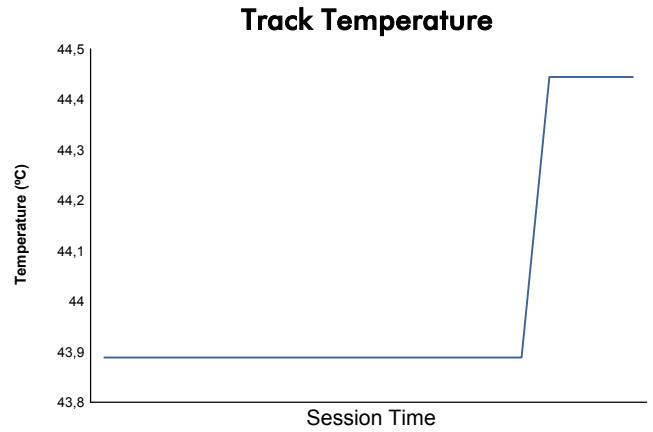

Computerised results and timing service

6 Hours of Circuit of the Americas
FIA WEC
Qualifying LMP1 & LMP2
Weather Report

Track Status: **DRY**