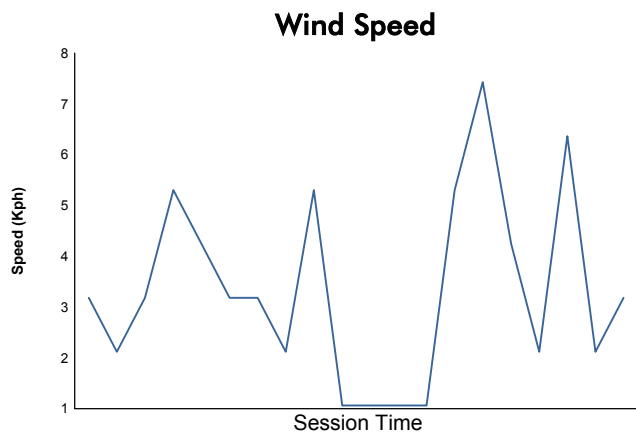

Computerised results and timing service

6 Hours of Circuit of the Americas
FIA WEC
Qualifying LMP1 & LMP2
Weather Report

Track Status: **DRY**