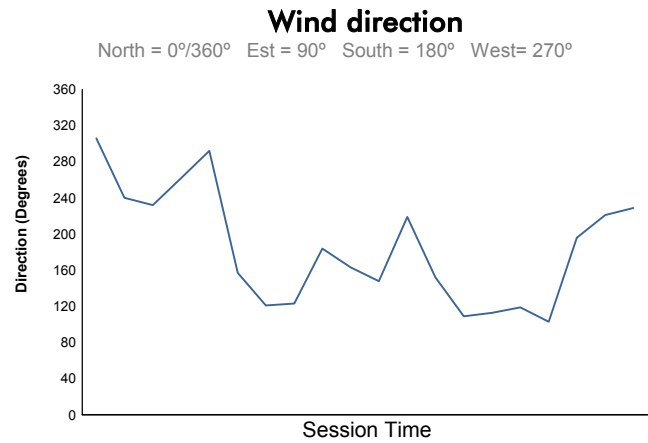

Computerised results and timing service

6 Hours of Circuit of the Americas
FIA WEC
Qualifying LMP1 & LMP2
Weather Report

Track Status: **DRY**