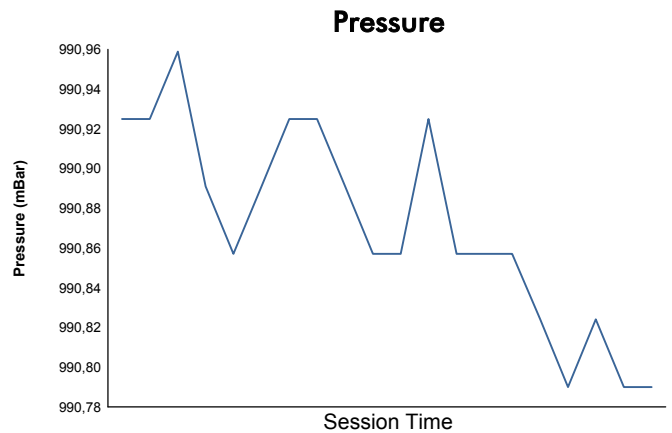

Computerised results and timing service

6 Hours of Circuit of the Americas
FIA WEC
Qualifying LMP1 & LMP2
Weather Report

Track Status: **DRY**