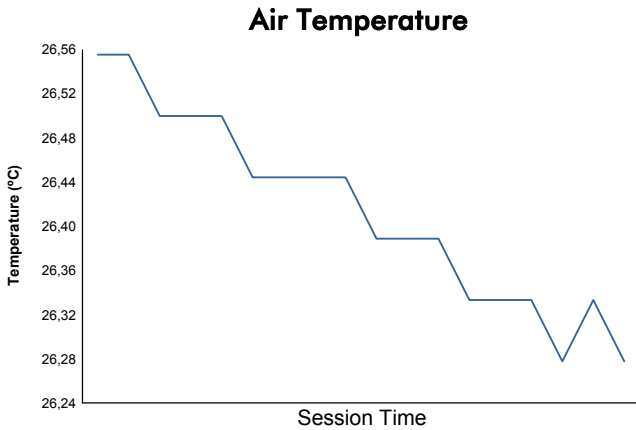

Computerised results and timing service

6 Hours of Bahrain
FIA WEC
Qualifying LMP1 & LMP2
Weather Report

Track Status: **DRY**