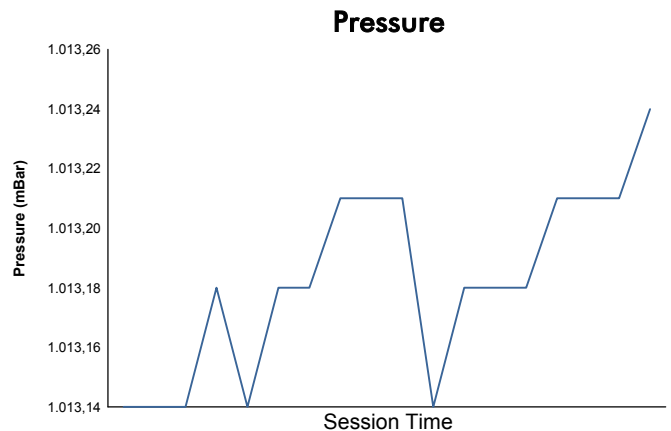

Computerised results and timing service

6 Hours of Bahrain
FIA WEC
Qualifying LMP1 & LMP2
Weather Report

Track Status: **DRY**