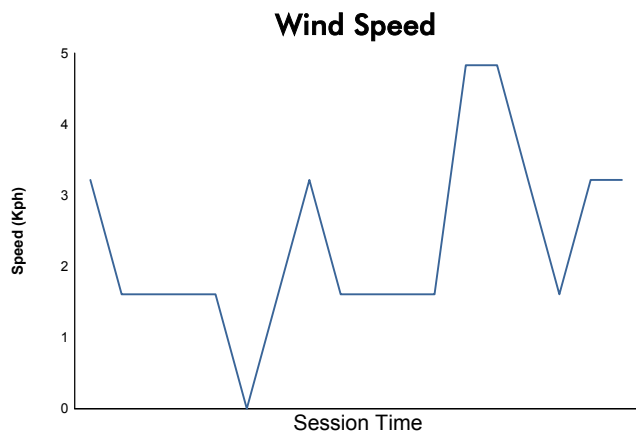

Computerised results and timing service

6 Hours of Bahrain
FIA WEC
Qualifying LMP1 & LMP2
Weather Report

Track Status: **DRY**