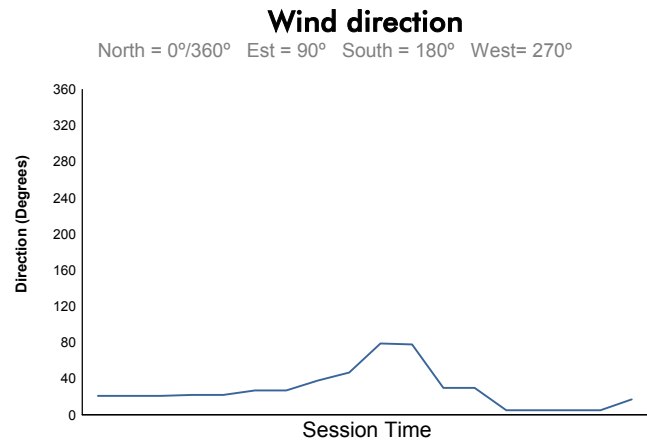

Computerised results and timing service

6 Hours of Bahrain
FIA WEC
Qualifying LMP1 & LMP2
Weather Report

Track Status: **DRY**