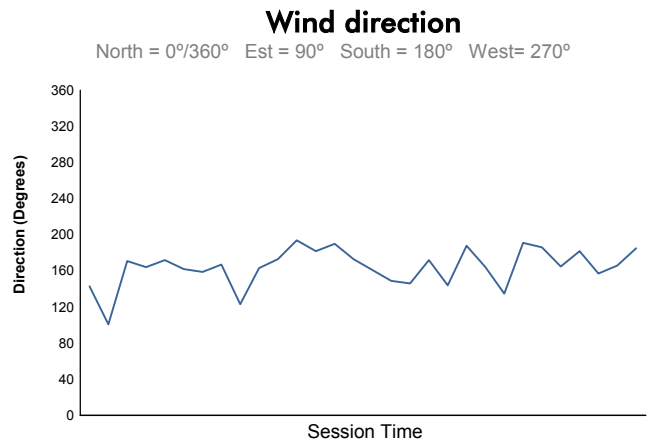

Computerised results and timing service

**6 Hours of Spa-Francorchamps**  
**FIA WEC**  
**Qualifying LMP1 & LMP2**  
**Weather Report**

Track Status:

**DRY**