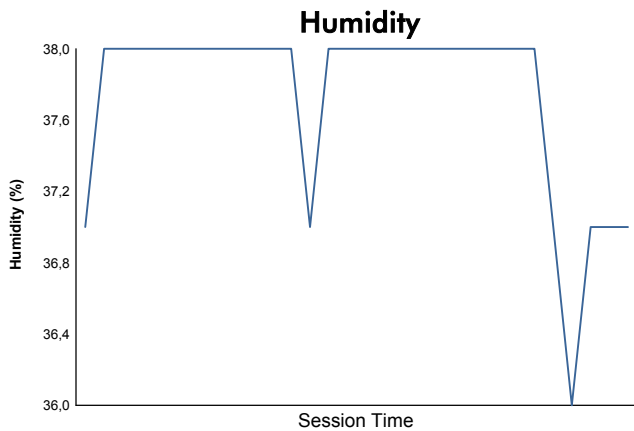

Computerised results and timing service

**6 Hours of Spa-Francorchamps**  
**FIA WEC**  
**Qualifying LMP1 & LMP2**  
**Weather Report**

Track Status:

**DRY**