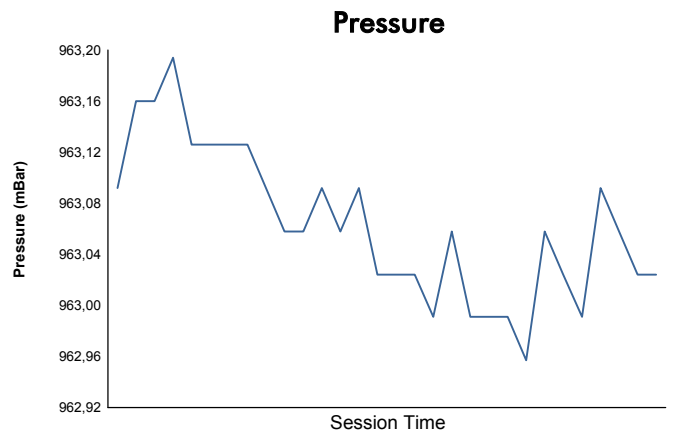

Computerised results and timing service

**6 Hours of Spa-Francorchamps**  
**FIA WEC**  
**Qualifying LMP1 & LMP2**  
**Weather Report**

Track Status:

**DRY**