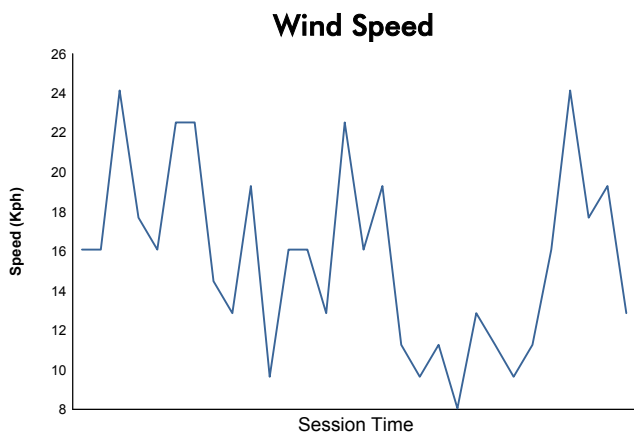

Computerised results and timing service

**6 Hours of Spa-Francorchamps**  
**FIA WEC**  
**Qualifying LMP1 & LMP2**  
**Weather Report**

Track Status:

**DRY**