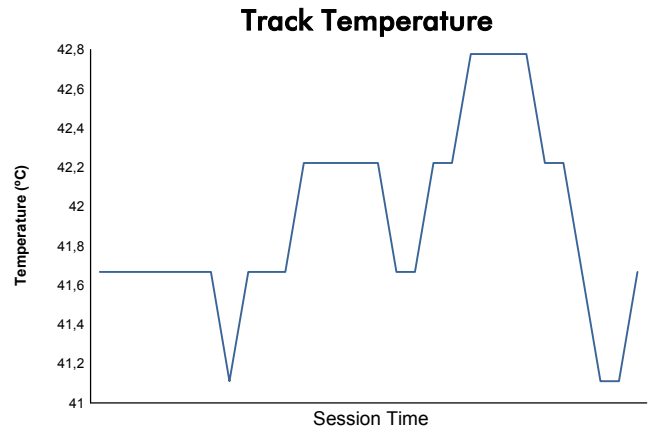

Computerised results and timing service

**6 Hours of Spa-Francorchamps**  
**FIA WEC**  
**Qualifying LMP1 & LMP2**  
**Weather Report**

Track Status:

**DRY**