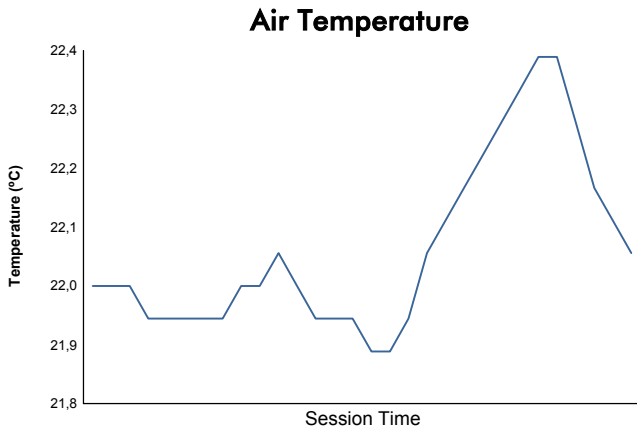

Computerised results and timing service

**6 Hours of Spa-Francorchamps**  
**FIA WEC**  
**Qualifying LMP1 & LMP2**  
**Weather Report**

Track Status:

**DRY**