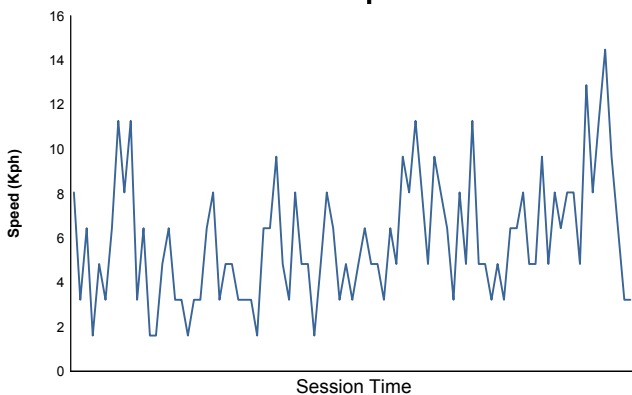

Computerised results and timing service

6 Hours of Silverstone
FIA WEC
Free Practice 1
Weather Report

Air Temperature

Track Temperature

Humidity

Pressure

Wind Speed

Wind direction

North = 0°/360° Est = 90° South = 180° West = 270°

Track Status:

WET