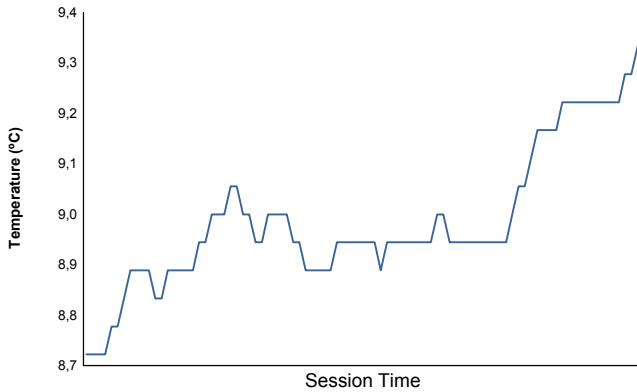

Computerised results and timing service

6 Hours of Silverstone
FIA WEC
Free Practice 1
Weather Report

Air Temperature

Track Temperature

Humidity

Pressure

Wind Speed

Wind direction

North = 0°/360° Est = 90° South = 180° West = 270°

Track Status:

WET