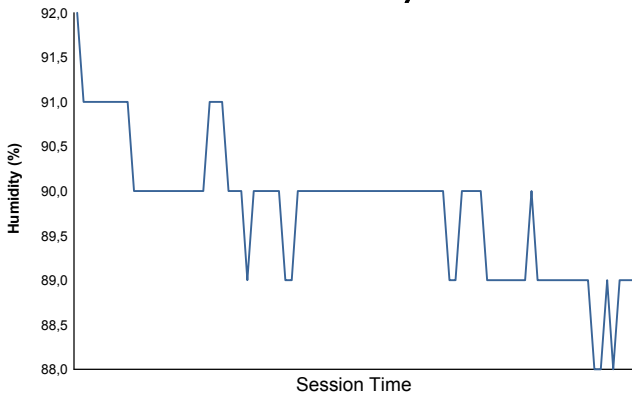

Computerised results and timing service

6 Hours of Silverstone
FIA WEC
Free Practice 1
Weather Report

Air Temperature

Track Temperature

Humidity

Pressure

Wind Speed

Wind direction

North = 0°/360° Est = 90° South = 180° West = 270°

Track Status:

WET