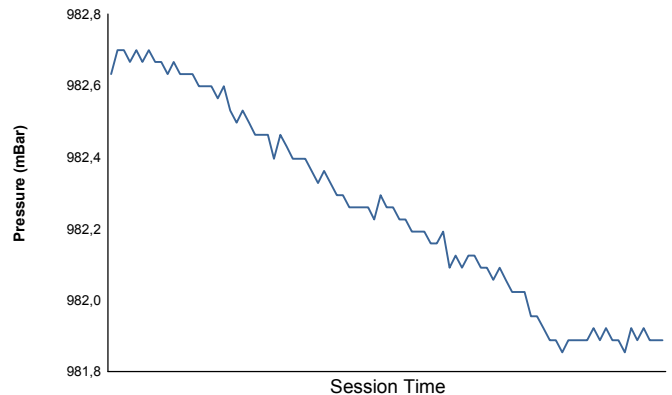

Computerised results and timing service

6 Hours of Silverstone
FIA WEC
Free Practice 1
Weather Report

Air Temperature

Track Temperature

Humidity

Pressure

Wind Speed

Wind direction

North = 0°/360° Est = 90° South = 180° West = 270°

Track Status:

WET