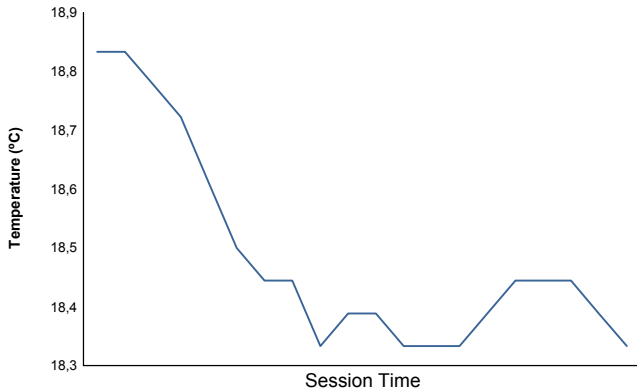

Computerised results and timing service
6 Hours of Nürburgring
FIA WEC
Qualifying LMP1 & LMP2
Weather Report

Air Temperature

Track Temperature

Humidity

Pressure

Wind Speed

Wind direction

Track Status: