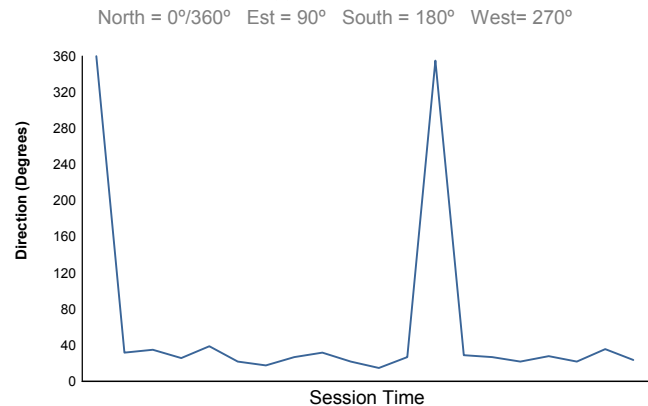

Computerised results and timing service
6 Hours of Nürburgring
FIA WEC
Qualifying LMP1 & LMP2
Weather Report

Air Temperature

Track Temperature

Humidity

Pressure

Wind Speed

Wind direction

Track Status:

WET