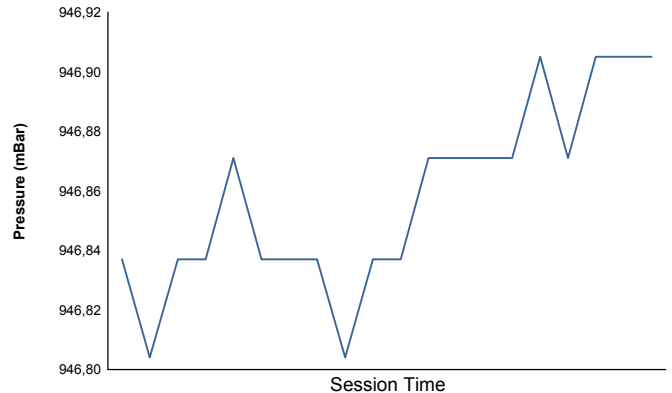

Computerised results and timing service
6 Hours of Nürburgring
FIA WEC
Qualifying LMP1 & LMP2
Weather Report

Air Temperature

Track Temperature

Humidity

Pressure

Wind Speed

Wind direction

Track Status: