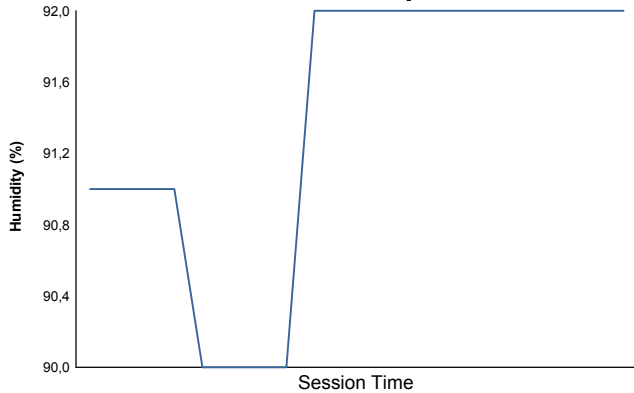

Computerised results and timing service
6 Hours of Nürburgring
FIA WEC
Qualifying LMP1 & LMP2
Weather Report

Air Temperature

Track Temperature

Humidity

Pressure

Wind Speed

Wind direction

Track Status: