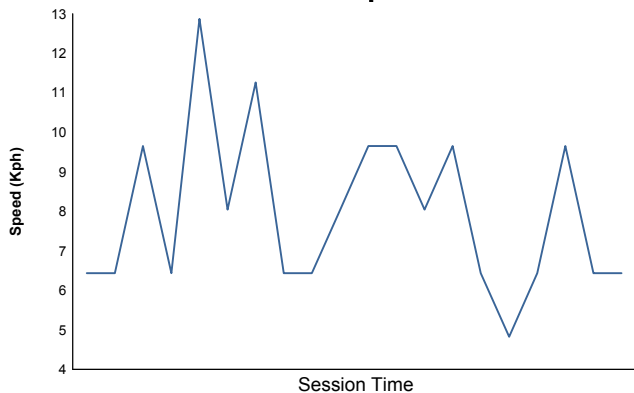

Computerised results and timing service
6 Hours of Nürburgring
FIA WEC
Qualifying LMP1 & LMP2
Weather Report

Air Temperature

Track Temperature

Humidity

Pressure

Wind Speed

Wind direction

Track Status: